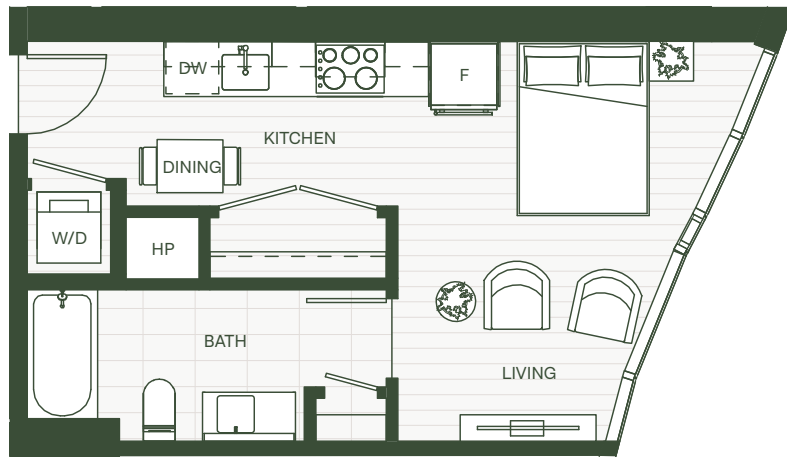

REN

A1

Studio & 1 Bath
Living Area: 422 SF

LEVEL 4

Floor plans are artist's rendering. All dimensions are approximate. Actual product and specifications may vary in dimension or detail. Not all features are available in every apartment. Prices and availability are subject to change. Please see a representative for details.