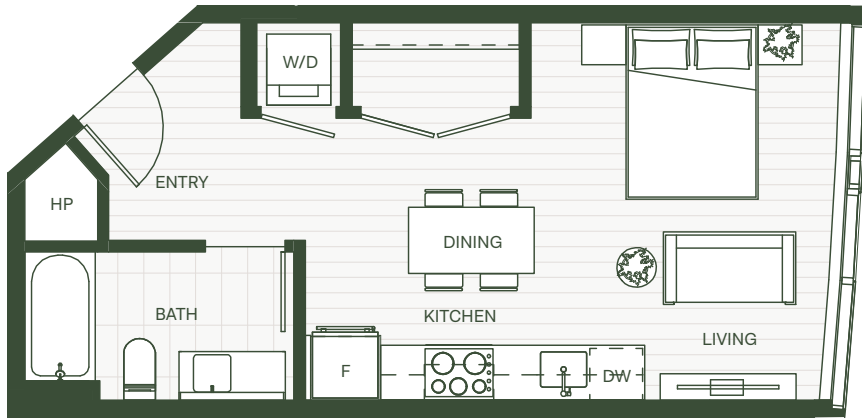

REN

A2

Studio & 1 Bath
Living Area: 456 - 468 SF

LEVEL 3 - 4

Floor plans are artist's rendering. All dimensions are approximate. Actual product and specifications may vary in dimension or detail. Not all features are available in every apartment. Prices and availability are subject to change. Please see a representative for details.