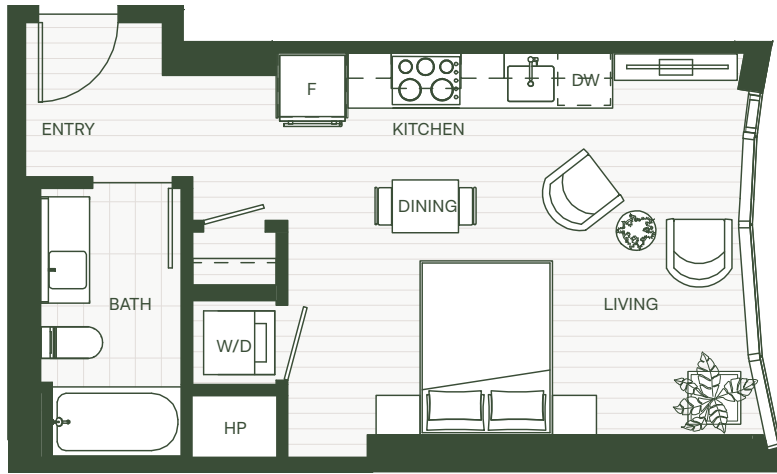

REN

A3

Studio & 1 Bath
Living Area: 472 SF

LEVEL 4

Floor plans are artist's rendering. All dimensions are approximate. Actual product and specifications may vary in dimension or detail. Not all features are available in every apartment. Prices and availability are subject to change. Please see a representative for details.