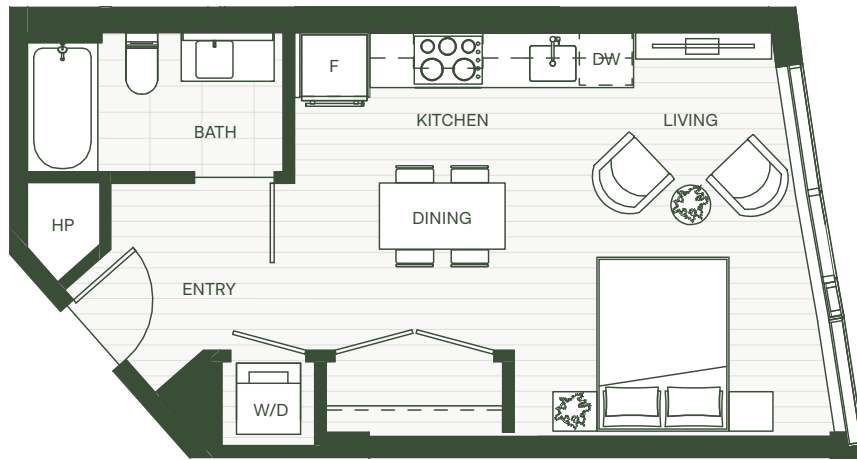

## A4

Studio & 1 Bath  
Living Area: 474 SF

LEVEL 3

Floor plans are artist's rendering. All dimensions are approximate. Actual product and specifications may vary in dimension or detail. Not all features are available in every apartment. Prices and availability are subject to change. Please see a representative for details.