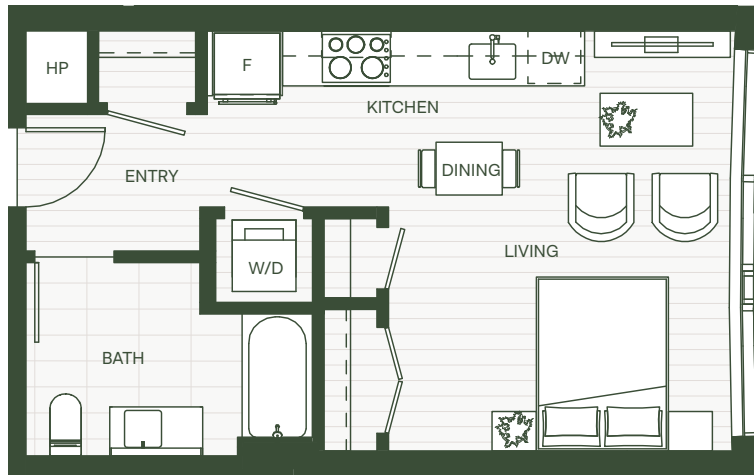

REN

A5.1

Studio & 1 Bath
Living Area: 482 SF

LEVEL 3

Floor plans are artist's rendering. All dimensions are approximate. Actual product and specifications may vary in dimension or detail. Not all features are available in every apartment. Prices and availability are subject to change. Please see a representative for details.