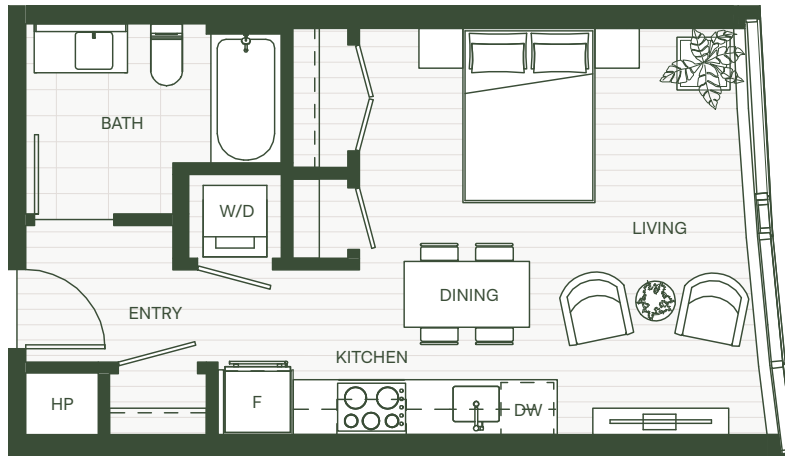

REN

A5

Studio & 1 Bath
Living Area: 477 SF

LEVEL 3

Floor plans are artist's rendering. All dimensions are approximate. Actual product and specifications may vary in dimension or detail. Not all features are available in every apartment. Prices and availability are subject to change. Please see a representative for details.