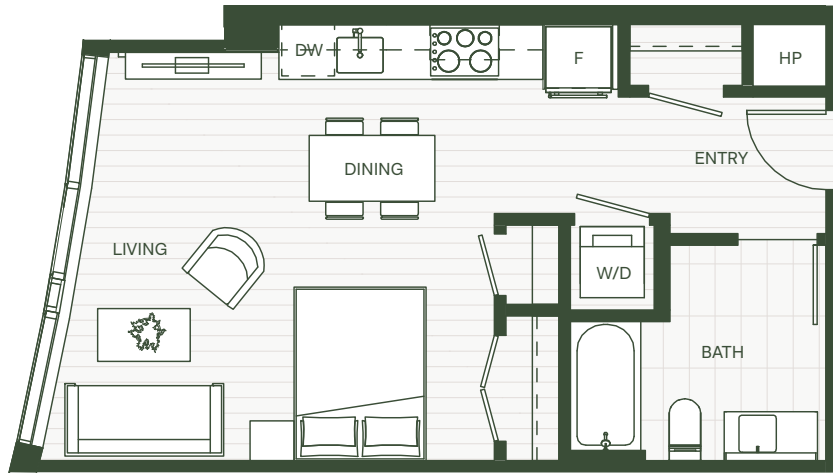

## A6

Studio & 1 Bath  
Living Area: 514 SF

LEVEL 3

Floor plans are artist's rendering. All dimensions are approximate. Actual product and specifications may vary in dimension or detail. Not all features are available in every apartment. Prices and availability are subject to change. Please see a representative for details.