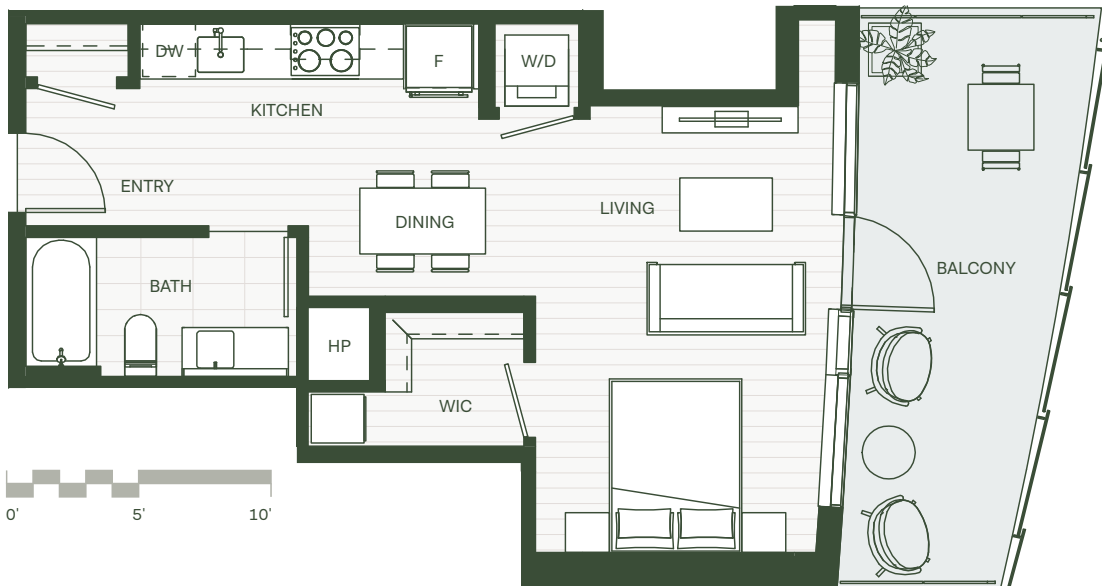

## A7

Studio & 1 Bath  
Living Area: 568 SF  
Balcony Area: 164 SF

LEVEL 5

Floor plans are artist's rendering. All dimensions are approximate. Actual product and specifications may vary in dimension or detail. Not all features are available in every apartment. Prices and availability are subject to change. Please see a representative for details.