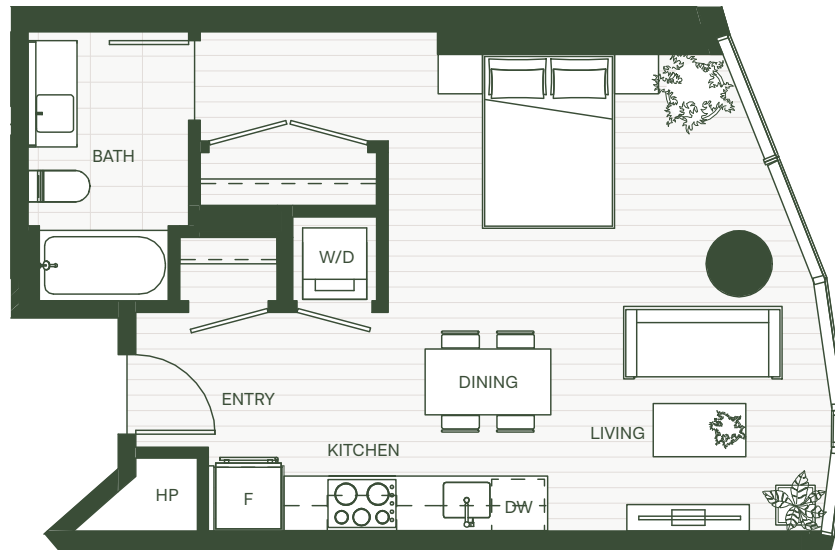

REN

A8

Studio & 1 Bath
Living Area: 582 SF

LEVEL 4

Floor plans are artist's rendering. All dimensions are approximate. Actual product and specifications may vary in dimension or detail. Not all features are available in every apartment. Prices and availability are subject to change. Please see a representative for details.