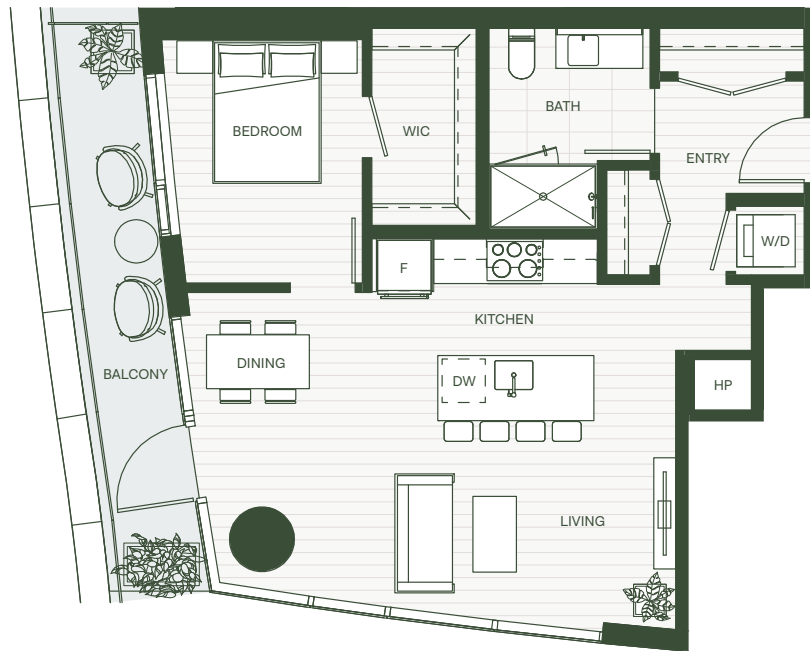

REN

B1.1

1 Bed & 1 Bath
Living Area: 765 SF
Balcony Area: 102 SF

LEVEL 4

Floor plans are artist's rendering. All dimensions are approximate. Actual product and specifications may vary in dimension or detail. Not all features are available in every apartment. Prices and availability are subject to change. Please see a representative for details.