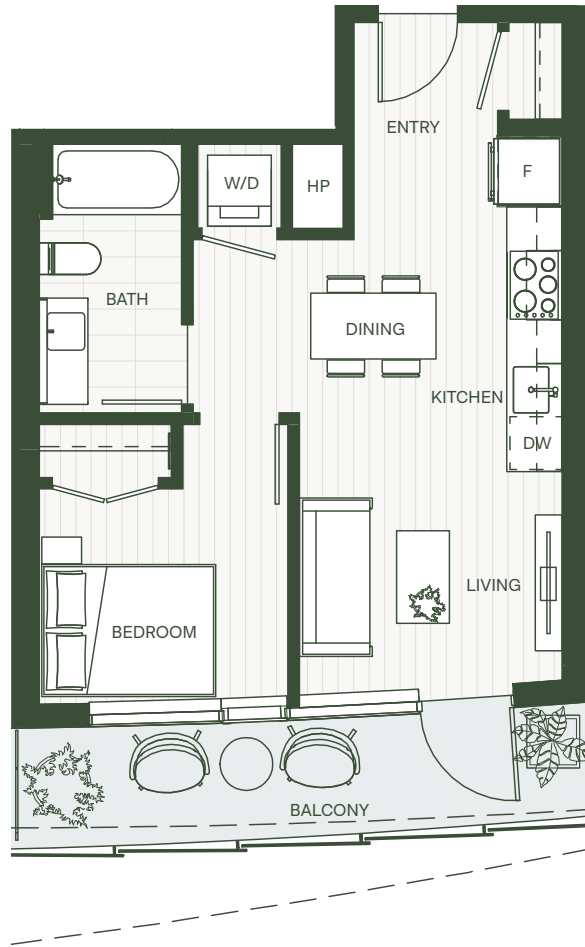

REN

B1

1 Bed & 1 Bath
Living Area: 509 SF
Balcony Area: 82 - 147 SF

LEVEL 5 - 39

Floor plans are artist's rendering. All dimensions are approximate. Actual product and specifications may vary in dimension or detail. Not all features are available in every apartment. Prices and availability are subject to change. Please see a representative for details.