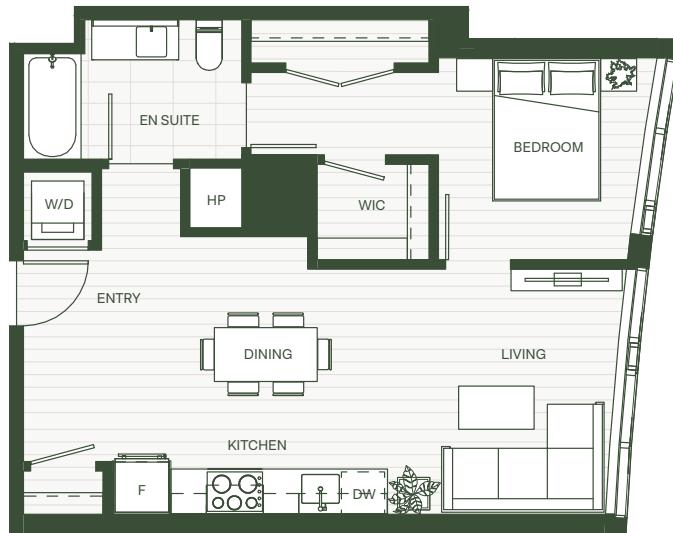

REN

B10

1 Bed & 1 Bath
Living Area: 688 SF

LEVEL 3

Floor plans are artist's rendering. All dimensions are approximate. Actual product and specifications may vary in dimension or detail. Not all features are available in every apartment. Prices and availability are subject to change. Please see a representative for details.