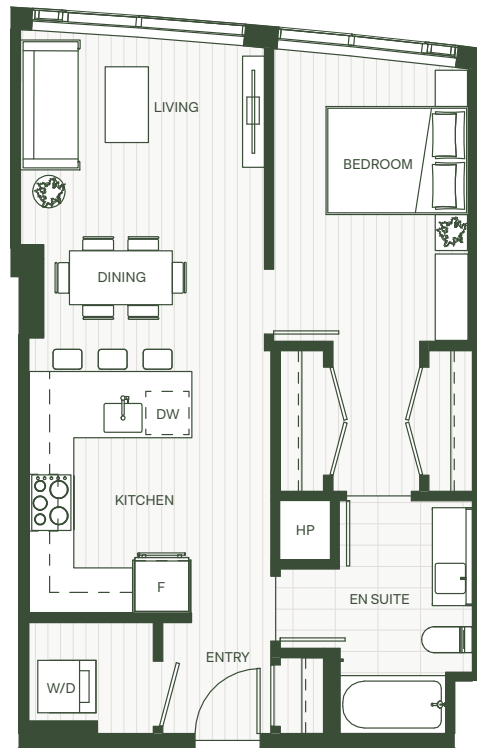

REN

B13

1 Bed & 1 Bath
Living Area: 720 SF

LEVEL 3

Floor plans are artist's rendering. All dimensions are approximate. Actual product and specifications may vary in dimension or detail. Not all features are available in every apartment. Prices and availability are subject to change. Please see a representative for details.