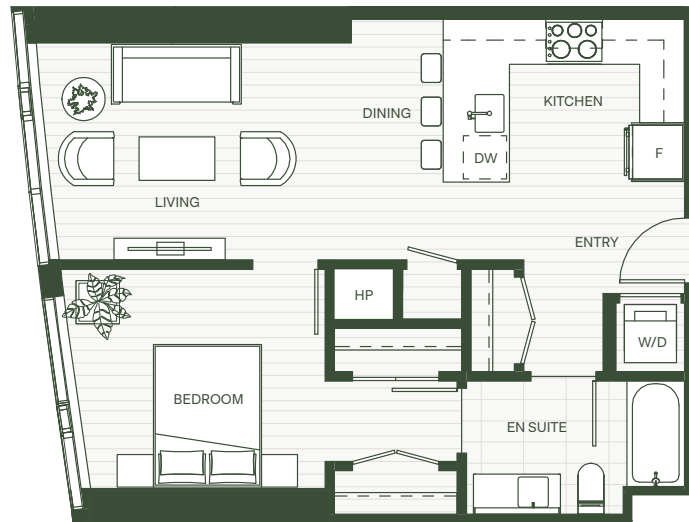

REN

B14

1 Bed & 1 Bath
Living Area: 725 SF

LEVEL 3

Floor plans are artist's rendering. All dimensions are approximate. Actual product and specifications may vary in dimension or detail. Not all features are available in every apartment. Prices and availability are subject to change. Please see a representative for details.