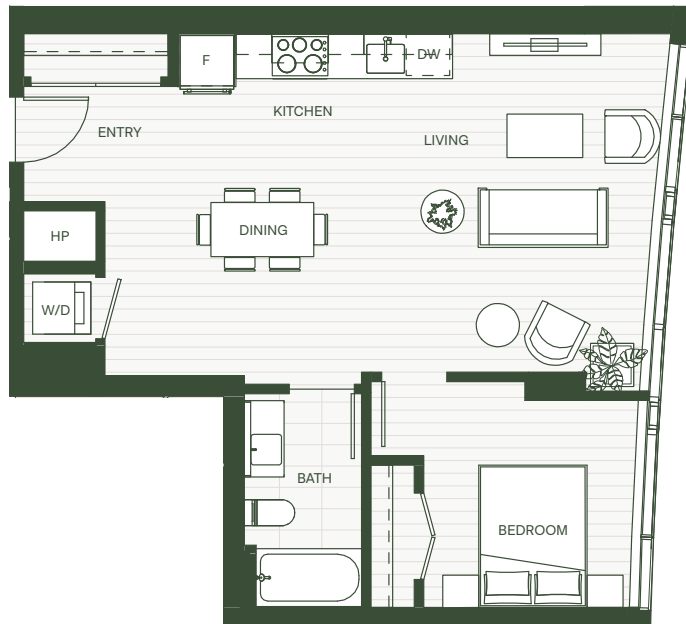

## B15

1 Bed & 1 Bath  
Living Area: 734 SF

LEVEL 3

Floor plans are artist's rendering. All dimensions are approximate. Actual product and specifications may vary in dimension or detail. Not all features are available in every apartment. Prices and availability are subject to change. Please see a representative for details.