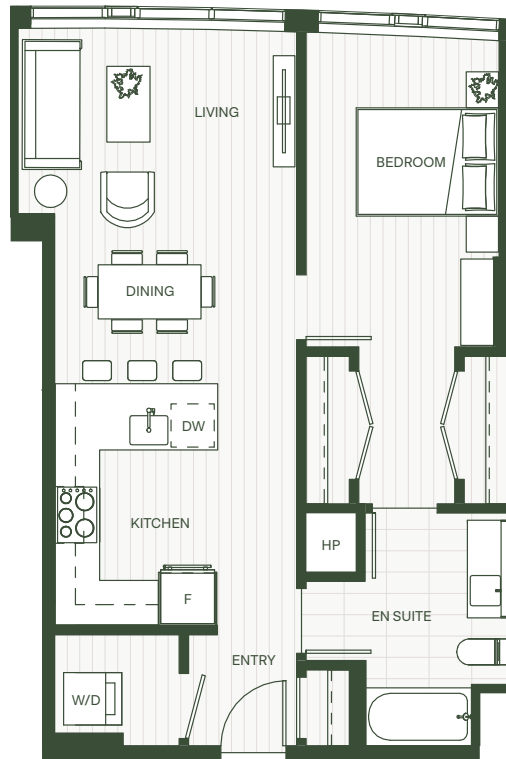

REN

B16

1 Bed & 1 Bath
Living Area: 775 SF

LEVEL 3

Floor plans are artist's rendering. All dimensions are approximate. Actual product and specifications may vary in dimension or detail. Not all features are available in every apartment. Prices and availability are subject to change. Please see a representative for details.