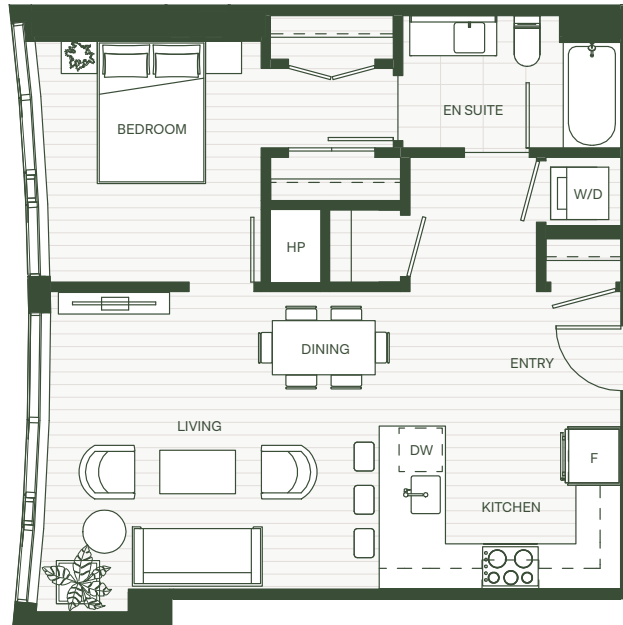

REN

B17

1 Bed & 1 Bath
Living Area: 782 SF

LEVEL 3

Floor plans are artist's rendering. All dimensions are approximate. Actual product and specifications may vary in dimension or detail. Not all features are available in every apartment. Prices and availability are subject to change. Please see a representative for details.