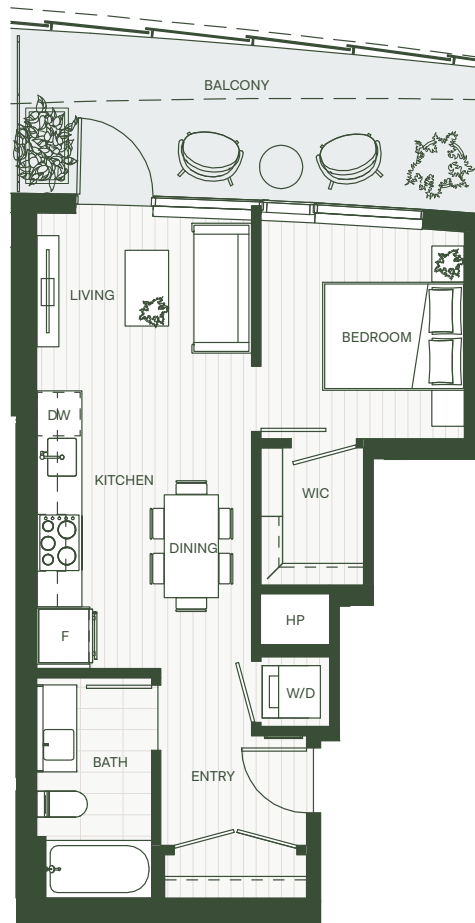

# REN

## B2

1 Bed & 1 Bath  
Living Area: 548 SF  
Balcony Area: 99 - 167 SF

LEVEL 5 - 39

Floor plans are artist's rendering. All dimensions are approximate. Actual product and specifications may vary in dimension or detail. Not all features are available in every apartment. Prices and availability are subject to change. Please see a representative for details.