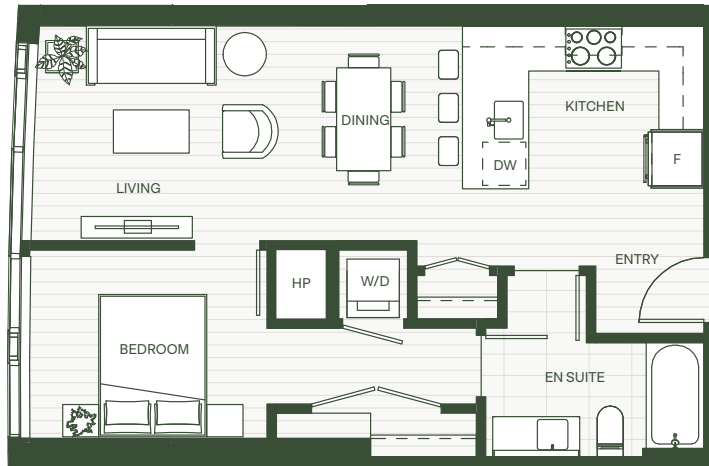

REN

B20

1 Bed & 1 Bath
Living Area: 690 SF

LEVEL 3

Floor plans are artist's rendering. All dimensions are approximate. Actual product and specifications may vary in dimension or detail. Not all features are available in every apartment. Prices and availability are subject to change. Please see a representative for details.