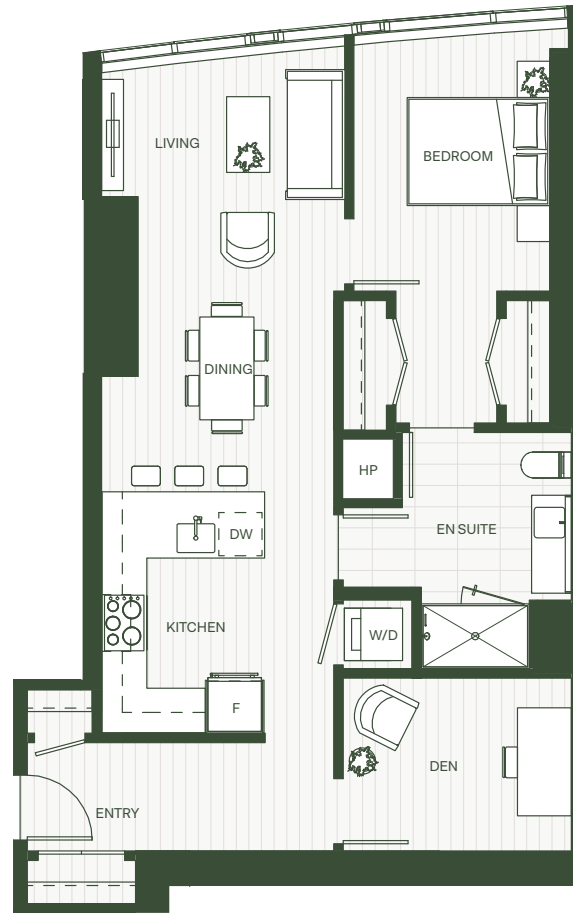

REN

B21

1 Bed & 1 Bath + Den
Living Area: 912 SF

LEVEL 3

Floor plans are artist's rendering. All dimensions are approximate. Actual product and specifications may vary in dimension or detail. Not all features are available in every apartment. Prices and availability are subject to change. Please see a representative for details.