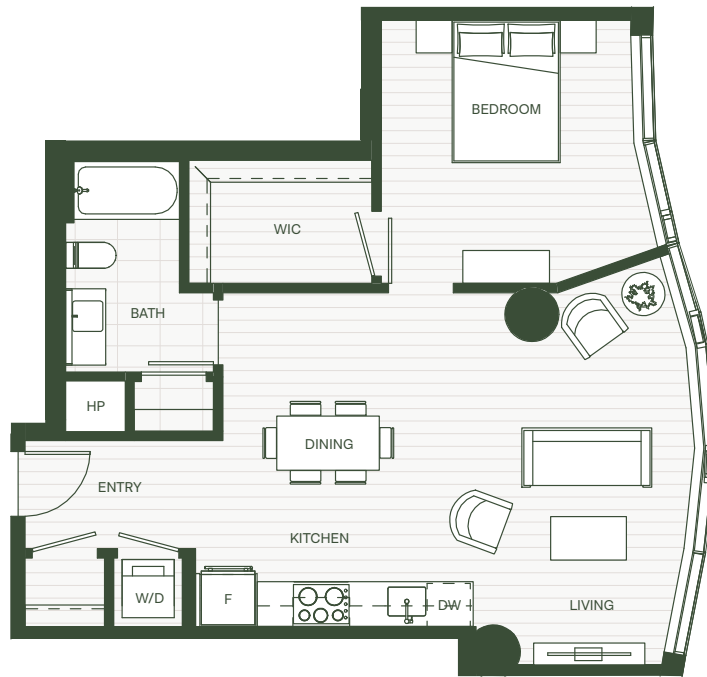

REN

B23

1 Bed & 1 Bath
Living Area: 805 SF

LEVEL 3

Floor plans are artist's rendering. All dimensions are approximate. Actual product and specifications may vary in dimension or detail. Not all features are available in every apartment. Prices and availability are subject to change. Please see a representative for details.