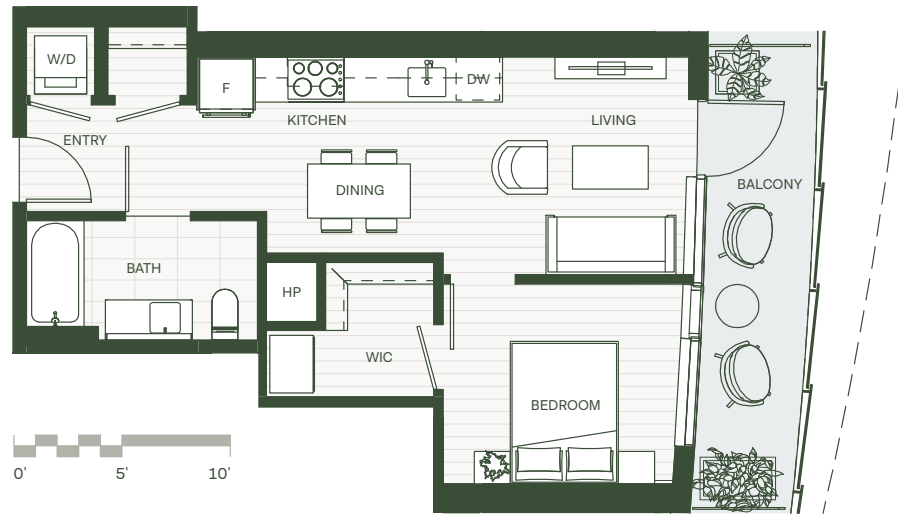

REN

B5.1

1 Bed & 1 Bath
Living Area: 576 SF
Balcony Area: 100 - 164 SF

LEVEL 15 - 39

Floor plans are artist's rendering. All dimensions are approximate. Actual product and specifications may vary in dimension or detail. Not all features are available in every apartment. Prices and availability are subject to change. Please see a representative for details.