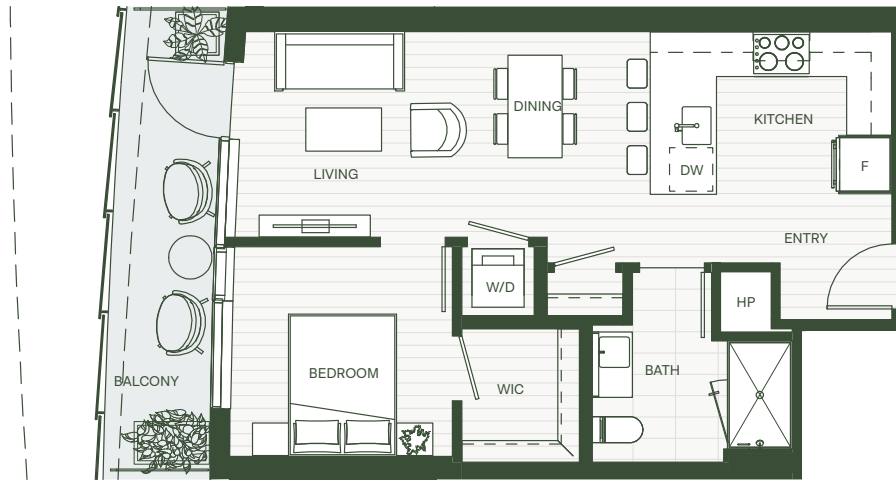

REN

B6

1 Bed & 1 Bath
Living Area: 639 SF
Balcony Area: 79 - 196 SF

LEVEL 4 - 39

Floor plans are artist's rendering. All dimensions are approximate. Actual product and specifications may vary in dimension or detail. Not all features are available in every apartment. Prices and availability are subject to change. Please see a representative for details.