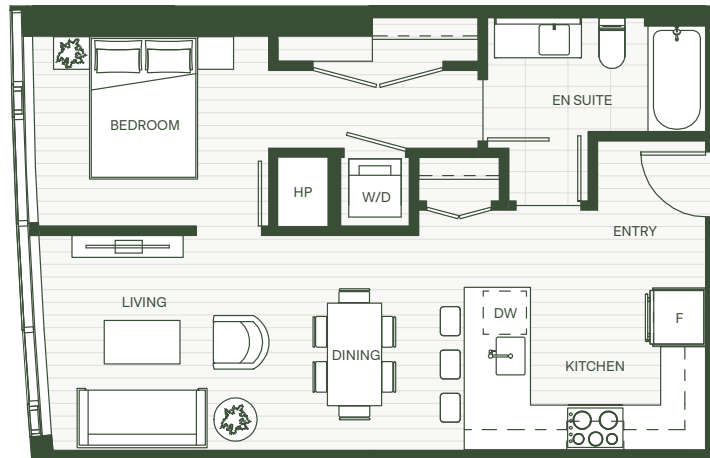

## B9

1 Bed & 1 Bath  
Living Area: 687 SF

LEVEL 3

Floor plans are artist's rendering. All dimensions are approximate. Actual product and specifications may vary in dimension or detail. Not all features are available in every apartment. Prices and availability are subject to change. Please see a representative for details.