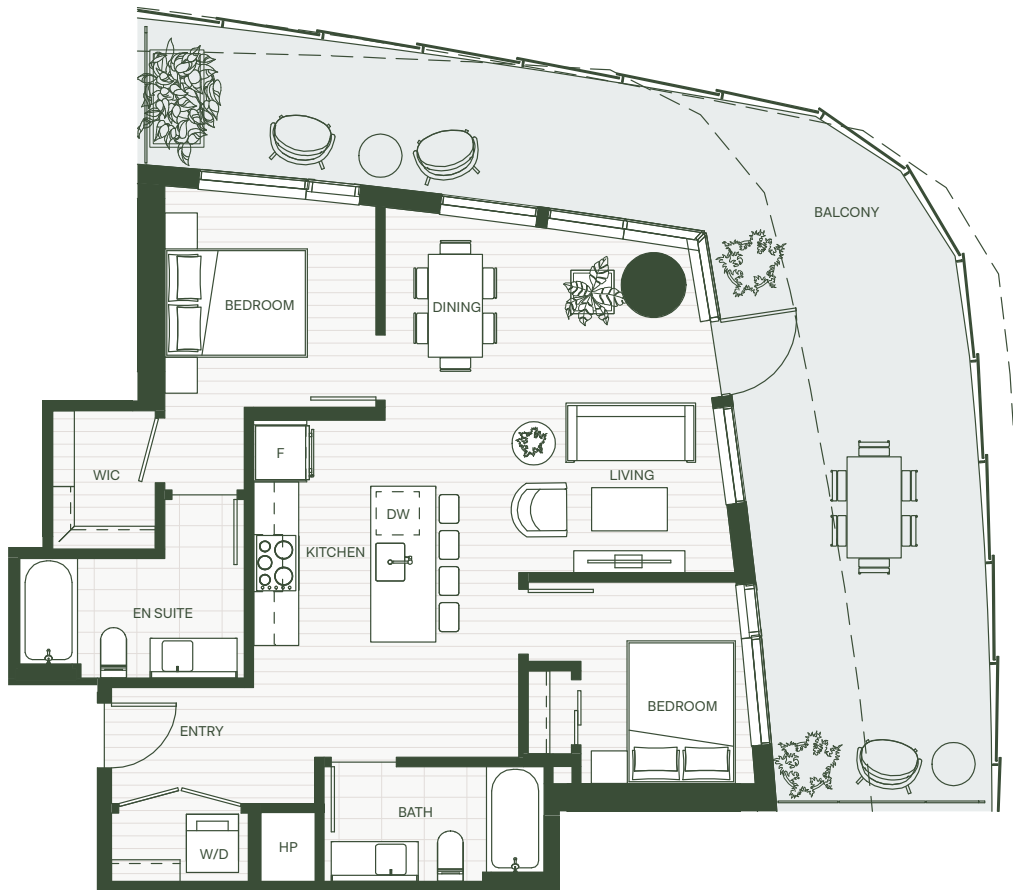

## C1

2 Bed & 2 Bath  
Living Area: 947 SF  
Balcony Area: 268 - 554 SF

LEVEL 6 - 39

Floor plans are artist's rendering. All dimensions are approximate. Actual product and specifications may vary in dimension or detail. Not all features are available in every apartment. Prices and availability are subject to change. Please see a representative for details.