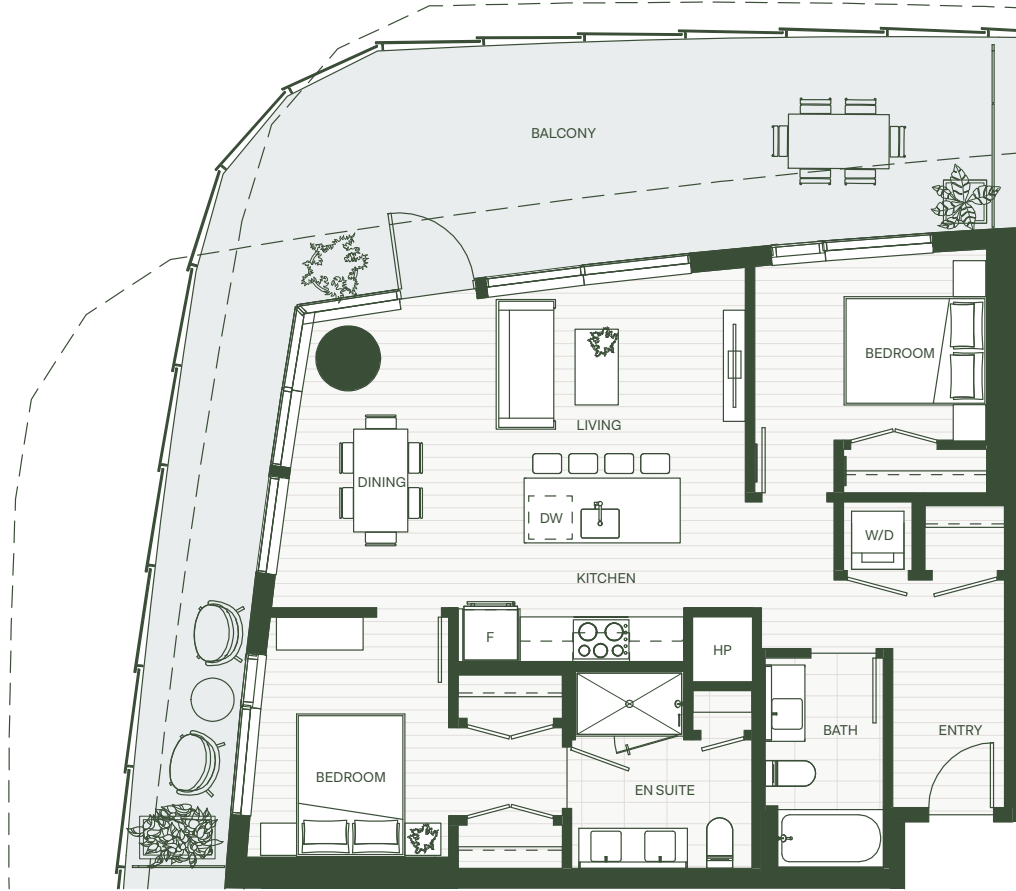

REN

C2

2 Bed & 2 Bath
Living Area: 976 SF
Balcony Area: 120 - 478 SF

LEVEL 4 - 39

Floor plans are artist's rendering. All dimensions are approximate. Actual product and specifications may vary in dimension or detail. Not all features are available in every apartment. Prices and availability are subject to change. Please see a representative for details.