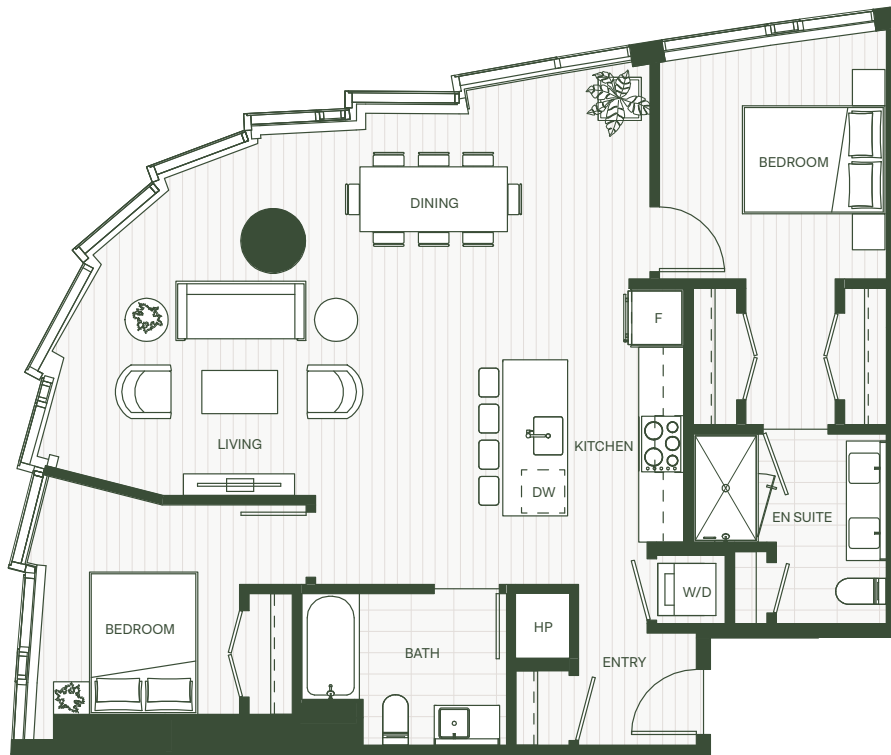

## C5

2 Bed & 2 Bath  
Living Area: 1,190 SF

LEVEL 3

Floor plans are artist's rendering. All dimensions are approximate. Actual product and specifications may vary in dimension or detail. Not all features are available in every apartment. Prices and availability are subject to change. Please see a representative for details.