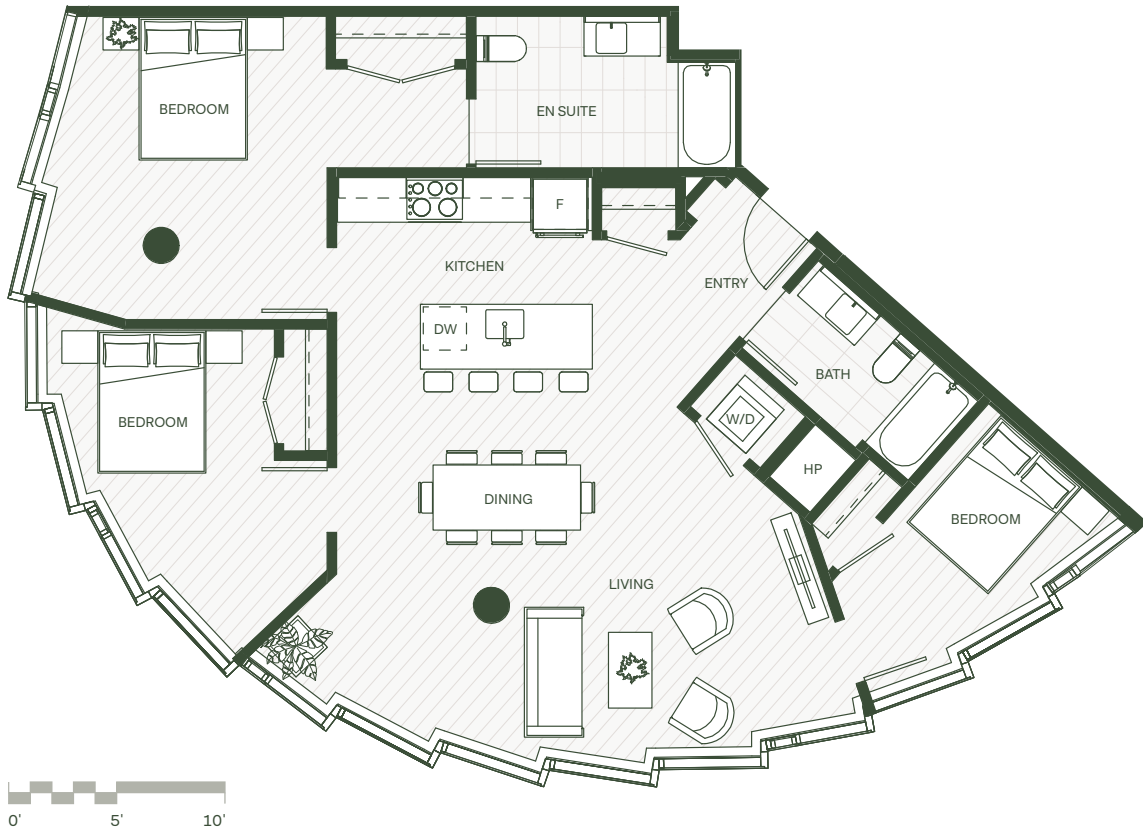

REN

D1.1

3 Bed & 2 Bath
Living Area: 1,327 SF

LEVEL 3

Floor plans are artist's rendering. All dimensions are approximate. Actual product and specifications may vary in dimension or detail. Not all features are available in every apartment. Prices and availability are subject to change. Please see a representative for details.